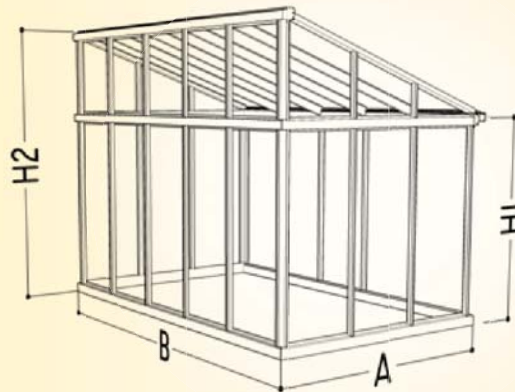

DIY Mounting difficulty

EASY 1 2 3 COMPLEX

Type	A (cm) X B(cm)	M²	H1 (cm)	H2(cm)				
M23	236 cm X 236 cm	5,6m²	204 cm	270 cm	15 °	-	-	-
M2E	236cm X 73 cm	1,7m²	-	-	-	-	-	-
M33	310 cm X 310 cm	9,6m²	204 cm	292 cm	15 °	-	-	-
M3E	310 cm X 73 cm	2,3m²	-	-	-	-	-	-

✓ Included
✓ Optional
✗ Not available