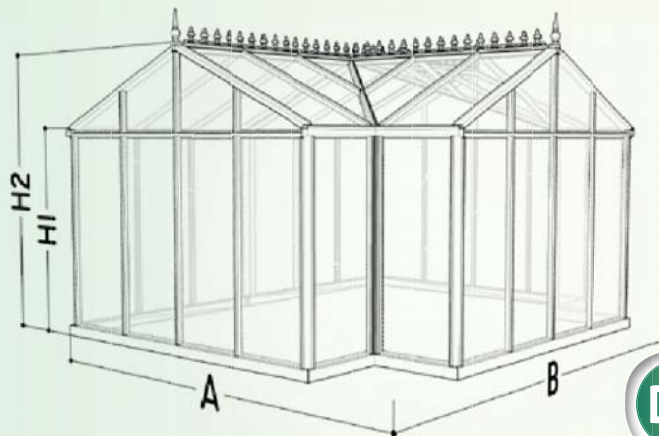

DIY Mounting difficulty

EASY 1 2 3 COMPLEX

3

Type	A (cm) X B(cm)	M²	H1(cm)	H2(cm)	∠xx°			
HT34	392 cm x 476 cm	18,7 m²	201 cm	274 cm	25 °	-	-	-
HT3E	310 cm x 73 cm	2,3 m²	-	-	-	-	-	-

✓ Included
✓ Optional
✗ Not available