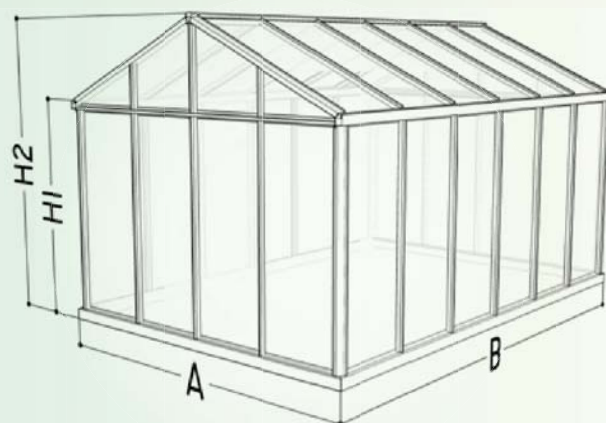

Helios 200/25°

Helios Hobby

Color
ALU
(no color)

Security 4mm

Polycarbon 10mm

DIY Mounting difficulty
EASY T E B COMPLEX

Type	A (cm) X B(cm)	M ²	H1(cm)	H2(cm)	∠xx			
HH22	236 cm X 236 cm	5,6 m ²	201 cm	260 cm	25 °	-	-	-
HH23	236 cm X 310 cm	7,3 m ²	201 cm	260 cm	25 °	-	-	-
HH2E	236 cm X 73 cm	1,7 m ²	•	•	•	-	-	-
HH33	310 cm X 310 cm	9,6 m ²	201 cm	274 cm	25 °	-	-	-
HH34	310 cm X 458 cm	14,2 m ²	201 cm	274 cm	25 °	-	-	-
HH36	310 cm X 606 cm	18,8 m ²	201 cm	274 cm	25 °	-	-	-
HH3E	310 cm X 73 cm	2,3 m ²	-	-	-	-	-	-
HH44	384 cm X 384 cm	14,7 m ²	201 cm	278 cm	22 °	-	-	-
HH45	384 cm X 458 cm	17,6 m ²	201 cm	278 cm	22 °	-	-	-
HH46	384 cm X 606 cm	23,3 m ²	201 cm	278 cm	22 °	-	-	-
HH4E	384 cm X 73 cm	2,8 m ²	-	-	-	-	-	-

Included
 Optional
 Not available

Helios 200 Hobby Greenhouses

The Basic Price of a Helios includes:

- Aluminium frame manufactured from very strong 'box section' profiles
- Mill Finish frame (aluminium without a powder coated finish)
- 4mm clear Toughened Glass or 10mm Twin Wall Polycarbonate depending on your choice
- Full length black rubber glazing strips to securely fasten the glass
- Heavy Duty Single or Double Sliding door (depending on model)
- One or more large louvre vents (each 68cm wide x 92cm)
- Large roof Vents (70cm wide x 78cm) with Spindle hand operated openers
- Stainless Steel Nuts and Bolts
- Full length aluminium rainwater downpipes
- Instruction manual and assembly DVD
- Delivery in kit form (by truck) for self assembly
- 13 Year warranty on the frame (against defects in manufacture)
- VAT