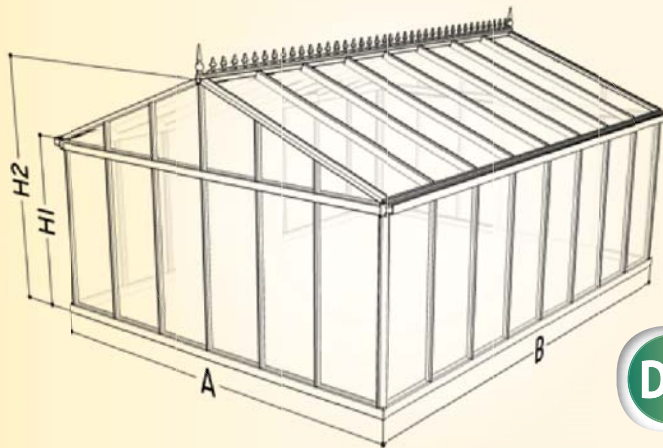

DIY Mounting difficulty

EASY 1 2 3 COMPLEX

Type	A (cm) X B(cm)	M²	H1(cm)	H2(cm)				
GV44	457 cm X 457 cm	20,9m²	204 cm	300cm	25 °	-	-	-
GV4E	457 cm X 73 cm	3,3m²	-	-	-	-	-	-
GV55	531 cm X 531 cm	28,2m²	204 cm	315 cm	25 °	-	-	-
GV5E	531 cm X 73 cm	3,9m²	-	-	-	-	-	-
GV66	606 cm X 606 cm	36,7m²	204 cm	331 cm	22 °	-	-	-
GV6E	606 cm X 73 cm	4,4m²	-	-	-	-	-	-

✓ Included
✓ Optional
✗ Not available