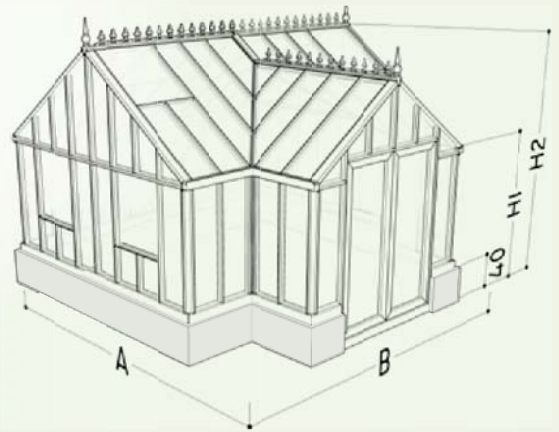

Eos Royal T-Model 180/40°

Action Model
 Aanbieding beperkte opties! Offre avec des options limitées!
 Promo-model mit beschränkter Möglichkeiten! Set package with limited options!

Eos Royal/Mur

Color

RAL
9005

RAL
9010

DIY Mounting difficulty

EASY 1 2 3 COMPLEX

Security 4mm

Polycarbon 10mm

Type	A (cm) X B(cm)	M ²	H1 (cm)	H2 (cm)				
RT32SL	392 cm X 401 cm	15,7 m ²	181 cm	294 cm	38 °	1	4	2
RT32MSL	392 cm X 401 cm	15,7 m ²	181 cm	294 cm	38 °	1	4	2

Included
 Optional
 Not available

Eos Royal T Greenhouses

The Basic Price of an Eos Royal T Greenhouse includes:

- Aluminium frame manufactured from very strong box section profiles
- Polyester Powder coated frame in White (RAL9010) or Black (RAL9005)
- 4mm clear Toughened Glass
- Full length rubber glazing strips to securely fasten the glass
- High quality double hinged doors
- 4 Large roof Vents (70cm wide x 78cm) with casement stay handle
- 2 Large Louvre Vents
- Decorative Finials and Ridge Crestings
- Stainless Steel Nuts and Bolts
- Full length aluminium rainwater downpipes
- Instruction manual and assembly DVD
- Delivery in kit form (by truck) for self assembly
- 13 Year limited warranty on the frame (against defects in manufacture)

Eos Royal T Greenhouse (Glass to Ground)

Size (width and length)

318cm x 401cm (10ft 5ins x 13ft 2ins) €7,948

Eos Royal T Greenhouse (Dwarf Wall Model – designed for a 400mm wall)

Size (width and length)

318cm x 401cm (10ft 5ins x 13ft 2ins) €7,948