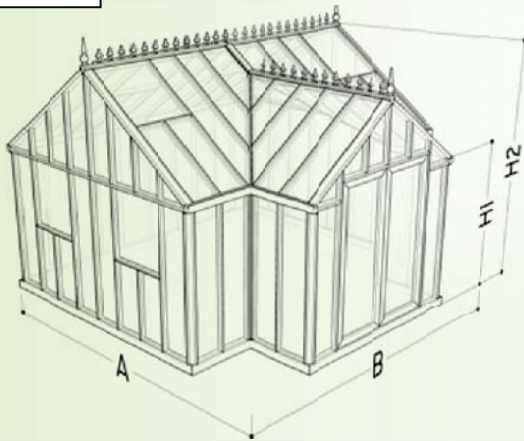

RAL
9010

DIY Mounting difficulty

EASY 1 2 3 COMPLEX

Security 4mm

Polycarbon 10mm

Type	A (cm) X B(cm)	M ²	H1 (cm)	H2 (cm)				
RT32SL	392 cm X 401 cm	15,7 m ²	181 cm	294 cm	38 °	1	4	2
RT32MSL	392 cm X 401 cm	15,7 m ²	181 cm	294 cm	38 °	1	4	2

Included
 Optional
 Not available

Eos Royal T Greenhouses

The Basic Price of an Eos Royal T Greenhouse includes:

- Aluminium frame manufactured from very strong box section profiles
- Polyester Powder coated frame in White (RAL9010) or Black (RAL9005)
- 4mm clear Toughened Glass
- Full length rubber glazing strips to securely fasten the glass
- High quality double hinged doors
- 4 Large roof Vents (70cm wide x 78cm) with casement stay handle
- 2 Large Louvre Vents
- Decorative Finials and Ridge Crestings
- Stainless Steel Nuts and Bolts
- Full length aluminium rainwater downpipes
- Instruction manual and assembly DVD
- Delivery in kit form (by truck) for self assembly
- 13 Year limited warranty on the frame (against defects in manufacture)

Eos Royal T Greenhouse (Glass to Ground)

Size (width and length)

318cm x 401cm (10ft 5ins x 13ft 2ins) €7,948

Eos Royal T Greenhouse (Dwarf Wall Model – designed for a 400mm wall)

Size (width and length)

318cm x 401cm (10ft 5ins x 13ft 2ins) €7,948