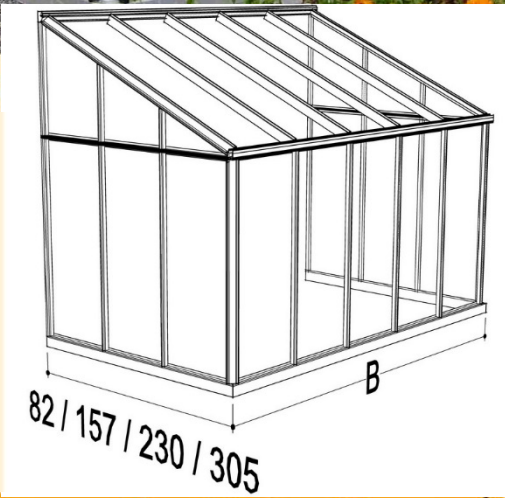

Arcadia Plus

- Color: ALU (no color)
- Security 4mm
- Polycarbon 10mm

DIY Mounting difficulty
EASY ☐ ☒ COMPLEX

Type	A (cm) x B(cm)	M²	H1(cm)	H2(cm)	Angle	Option 1	Option 2	Option 3
APV01	82 cm x 160 cm	1,3 m²	204 cm	232-254 cm	15-30 °	-	-	-
APV03	82 cm x 310 cm	2,5 m²	204 cm	232-254 cm	15-30 °	-	-	-
APV04	82 cm x 458 cm	3,8 m²	204 cm	232-254 cm	15-30 °	-	-	-
APV0E	82 cm x 73 cm	0,6 m²	-	-	-	-	-	-
APV11	157 cm x 160cm	2,5 m²	204 cm	251-296 cm	15-30 °	-	-	-
APV13	157 cm x 310cm	4,9 m²	204 cm	251-296 cm	15-30 °	-	-	-
APV14	157 cm x 458cm	7,2 m²	204 cm	251-296 cm	15-30 °	-	-	-
APV1E	157 cm x 73 cm	1,1 m²	-	-	-	-	-	-
APV23	230 cm x 310cm	7,1 m²	204 cm	271- 341cm	15-30 °	-	-	-
APV24	230 cm x 458cm	10,5 m²	204 cm	271- 341cm	15-30 °	-	-	-
APV26	230 cm x 606cm	13,9 m²	204 cm	271- 341cm	15-30 °	-	-	-
APV2E	230 cm x 73 cm	1,6 m²	-	-	-	-	-	-
APV33	305 cm x 310cm	9,5 m²	204 cm	291-381 cm	15-30 °	-	-	-
APV34	305 cm x 458 cm	14 m²	204 cm	291-381 cm	15-30 °	-	-	-
APV36	305 cm x 606 cm	18,5 m²	204 cm	291-381 cm	15-30 °	-	-	-
APV3E	305 cm x 73 cm	2,2 m²	-	-	-	-	-	-

Legend for icons: ☒ Included, ☒ Optional, ☒ Not available