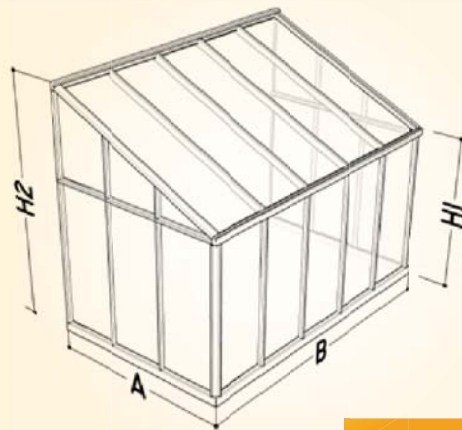

Arcadia Lean To

Arcadia **Hobby**

Type	A (cm) X B (cm)	M ²	H1 (cm)	H2 (cm)	xx°			
AH01	82 cm X 160 cm	1,3 m ²	201 cm	242 cm	25 °	-	-	-
AH03	82 cm X 310 cm	2,5 m ²	201 cm	242 cm	25 °	-	-	-
AH04	82 cm X 458 cm	3,8 m ²	201 cm	242 cm	25 °	-	-	-
AH0E	82 cm X 73 cm	0,6 m ²	-	-	-	-	-	-
AH11	157 cm X 160 cm	2,5 m ²	201 cm	279 cm	26 °	-	-	-
AH13	157 cm X 310 cm	4,9 m ²	201 cm	279 cm	26 °	-	-	-
AH14	157 cm X 458 cm	7,2 m ²	201 cm	279 cm	26 °	-	-	-
AH1E	157 cm X 73 cm	1,1 m ²	-	-	-	-	-	-

Included
 Optional
 Not available

Arcadia Hobby Lean-to Greenhouses

The Basic Price of an Arcadia Lean-to Greenhouse includes:

- Aluminium frame manufactured from very strong 'box section' profiles
- Mill Finish frame (aluminium without a powder coated finish)
- 4mm clear Toughened Glass or 10mm Twin Wall Polycarbonate depending on your choice
- Full length black rubber glazing strips to securely fasten the glass
- Heavy Duty Single Sliding door with door lock
- One large louvre vent (68cm wide x 92cm)
- Large roof Vents (70cm wide x 78cm) with Spindle hand operated openers
- Stainless Steel Nuts and Bolts
- Full length aluminium rainwater downpipes
- Instruction manual and assembly DVD
- Delivery in kit form (by truck) for self assembly
- 13 Year warranty on the frame (against defects in manufacture)

82cm wide

Arcadia 200 Hobby Greenhouses (mill finish frame) and 4mm Toughened Glass in 73cm panes

Size (width and length)	Louvre Vents	Roof Vents	Sliding Door	Price (inc VAT)
82cm x 162cm (2ft 8ins x 5ft 4ins)	1	1	1	€2,539
82cm x 236cm (2ft 8ins x 7ft 9ins)	1	1	1	€2,669
82cm x 310cm (2ft 8ins x 10ft 2ins)	1	1	1	€2,799
82cm x 384cm (2ft 8ins x 12ft 7ins)	1	2	1	€3,068
82cm x 458cm (2ft 8ins x 15ft)	1	2	1	€3,198
82cm x 532cm (2ft 8ins x 17ft 5ins)	1	2	1	€3,328
82cm x 606cm (2ft 8ins x 19ft 11ins)	1	2	1	€3,458